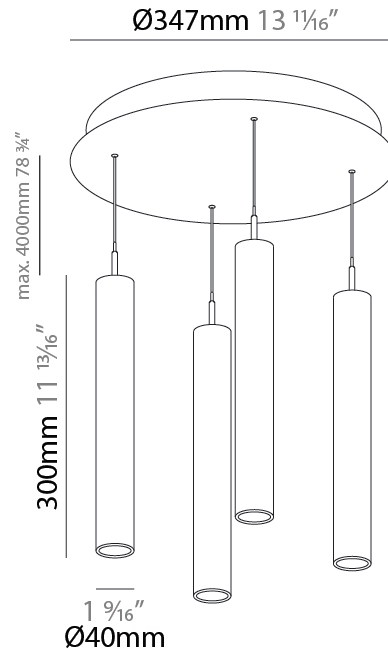

GENERAL

Series: G-Mini Round
Subseries: G-Mini Round Hangover
Partner: Prolicht
Division: Architectural
Installation: Suspension
Product Type: Clusters
Mounting Location: Ceiling
Light Distribution: Direct

PHYSICAL

Shape: Cylinder
Diameter (mm): 347
Diameter (in): 13 13/16
Height (mm): 300
Height (in): 11 13/16
Fixture Finish: SSR / BKV / CWI / CRY / HAB / UFT / ITA / RUA / FTG / MYG / LOD / PUS / FRO / FUP / KIA / POP / BLS / SPG / MEY / GOH / CHC / COM / ABZ / JAG / OBR / MOS / ROR
Accent Finish: NOF / COP / MIR / SSS
Fixture Material: Extruded Aluminum / Steel
Cable Details: 2000mm/78 3/4" / 4000mm/157 1/2" - Cable, Black, Green, Orange, Red, White

ELECTRICAL

Lamp Type: LED (Zhaga Standard)
Input Wattage (W): 39
Total Output Wattage (W): 35.4
Dimming: Non-Dimmable
Driver Included: Yes
Driver Location: Integrated
Driver Type: Constant Current - Universal
Driver Class: Class 2
Input Voltage (V): 120 - 277

LED

Color Temperature (°K): 2700 / 3000 / 3500 / 4000
Max. Delivered Lumen (lm): 2776 / 2904 / 3012 / 3080
Nominal Lumen (lm): 3878 / 4056 / 4206 / 4301
CRI: >90 CRI
Lamp Life (hrs): 50000

OPTICAL

Beam Angle: 40 / 52

RATINGS AND CERTIFICATIONS

Certified By: Certified for North American Standards
IP rating: IP20