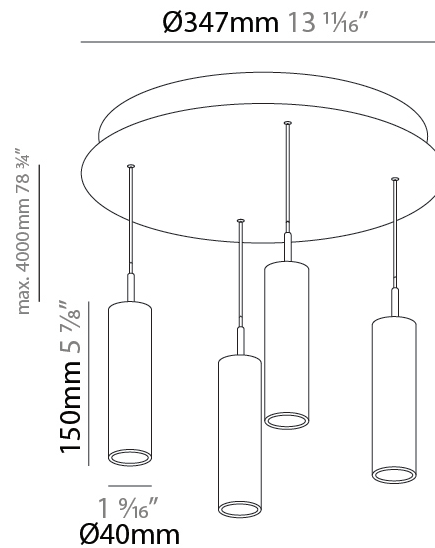

GENERAL

Series: G-Mini Round
Subseries: G-Mini Round Hangover
Partner: Prolicht
Division: Architectural
Installation: Suspension
Product Type: Clusters
Mounting Location: Ceiling
Light Distribution: Direct

PHYSICAL

Shape: Cylinder
Diameter (mm): 347
Diameter (in): 13 11/16
Height (mm): 150
Height (in): 5 7/8
Fixture Finish: SSR / BKV / CWI / CRY / HAB / UFT / ITA / RUA / FTG / MYG / LOD / PUS / FRO / FUP / KIA / POP / BLS / SPG / MEY / GOH / CHC / COM / ABZ / JAG / OBR / MOS / ROR
Accent Finish: NOF / COP / MIR / SSS
Fixture Material: Extruded Aluminum / Steel
Cable Details: 2000mm/78 3/4" / 4000mm/157 1/2" - Cable, Black, Green, Orange, Red, White

ELECTRICAL

Lamp Type: LED (Zhaga Standard)
Input Wattage (W): 39
Total Output Wattage (W): 35.4
Dimming: Non-Dimmable
Driver Included: Yes
Driver Location: Integrated
Driver Type: Constant Current - Universal
Driver Class: Class 2
Input Voltage (V): 120 - 277

LED

Color Temperature (°K): 2700 / 3000 / 3500 / 4000
Max. Delivered Lumen (lm): 2776 / 2904 / 3012 / 3080
Nominal Lumen (lm): 3878 / 4056 / 4206 / 4301
CRI: >90 CRI
Lamp Life (hrs): 50000

OPTICAL

Beam Angle: 40 / 52

RATINGS AND CERTIFICATIONS

Certified By: Certified for North American Standards
IP rating: IP20