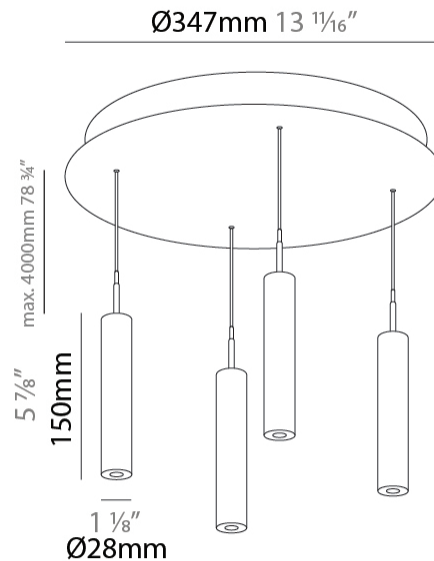

GENERAL

Series: G-Mini Round
Subseries: G-Mini Round Hangover
Partner: Prolicht
Division: Architectural
Installation: Suspension
Product Type: Clusters
Mounting Location: Ceiling
Light Distribution: Direct

PHYSICAL

Shape: Cylinder
Diameter (mm): 347
Diameter (in): 13 11/16
Height (mm): 150
Height (in): 5 7/8
Diffuser: Shine Ring - NOR / OPL / YEL / ORA / RED / BLU / GRN
Fixture Finish: SSR / BKV / CWI / CRY / HAB / UFT / ITA / RUA / FTG / MYG / LOD / PUS / FRO / FUP / KIA / POP / BLS / SPG / MEY / GOH / CHC / COM / ABZ / JAG / OBR / MOS / ROR
Accent Finish: NOF / COP / MIR / SSS
Fixture Material: Extruded Aluminum / Steel
Cable Details: 2000mm/78 3/4" / 4000mm/157 1/2" - Cable, Black, Green, Orange, Red, White

ELECTRICAL

Lamp Type: LED (Zhaga Standard)
Input Wattage (W): 26
Total Output Wattage (W): 23.7
Dimming: Non-Dimmable
Driver Included: Yes
Driver Location: Integrated
Driver Type: Constant Current - Universal
Driver Class: Class 2
Input Voltage (V): 120 - 277

LED

Color Temperature (°K): 2700 / 3000 / 3500 / 4000
Max. Delivered Lumen (lm): 1557 / 1421 / 1499 / 1450
Nominal Lumen (lm): 1840 / 1949 / 2057 / 2112
CRI: >90 CRI
Lamp Life (hrs): 50000

OPTICAL

Beam Angle: 32 / 58

RATINGS AND CERTIFICATIONS

Certified By: Certified for North American Standards
IP rating: IP20